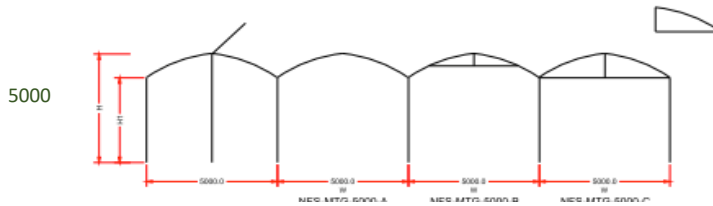

SEAFARM

GREENHOUSE
Nurturing Nature, Harvesting Sustainability

GREENHOUSES SERALAR