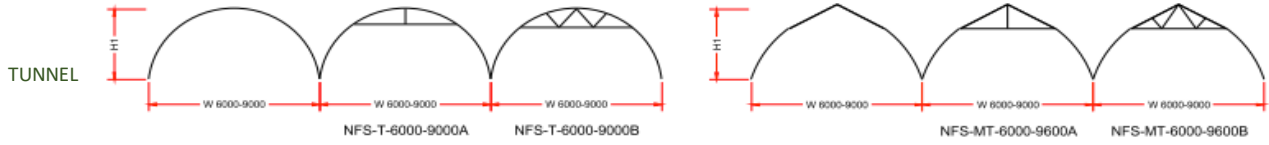

SEAFARM

GREENHOUSE
Nurturing Nature, Harvesting Sustainability

GREENHOUSES SERALAR