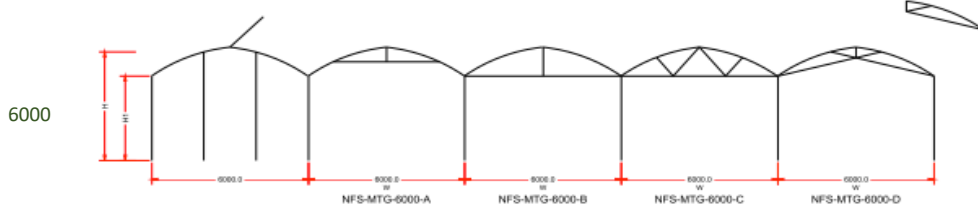

SEAFARM

GREENHOUSE
Nurturing Nature, Harvesting Sustainability

GREENHOUSES SERALAR